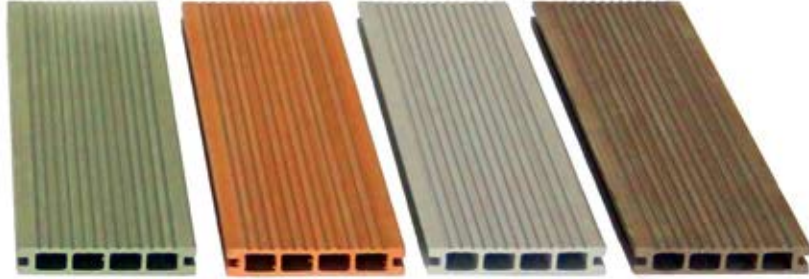

AVANTAJLARI

- Su, Nem ve Rutubetten Etkilenmez.
- Geri Dönüştürülebilir.
- Kıymıklaşmaz.
- Anti Bakteriyeldir.
- Renk Ömrü Uzunudur.
- Yosunlanmaz.
- Şekil Değiştirmeyen Malzemedir.
- Montajı Kolaydır.
- Kaymayı Önler.
- Bakım Gerektirmez.
- Darbelere Karşı Dayanıklıdır.